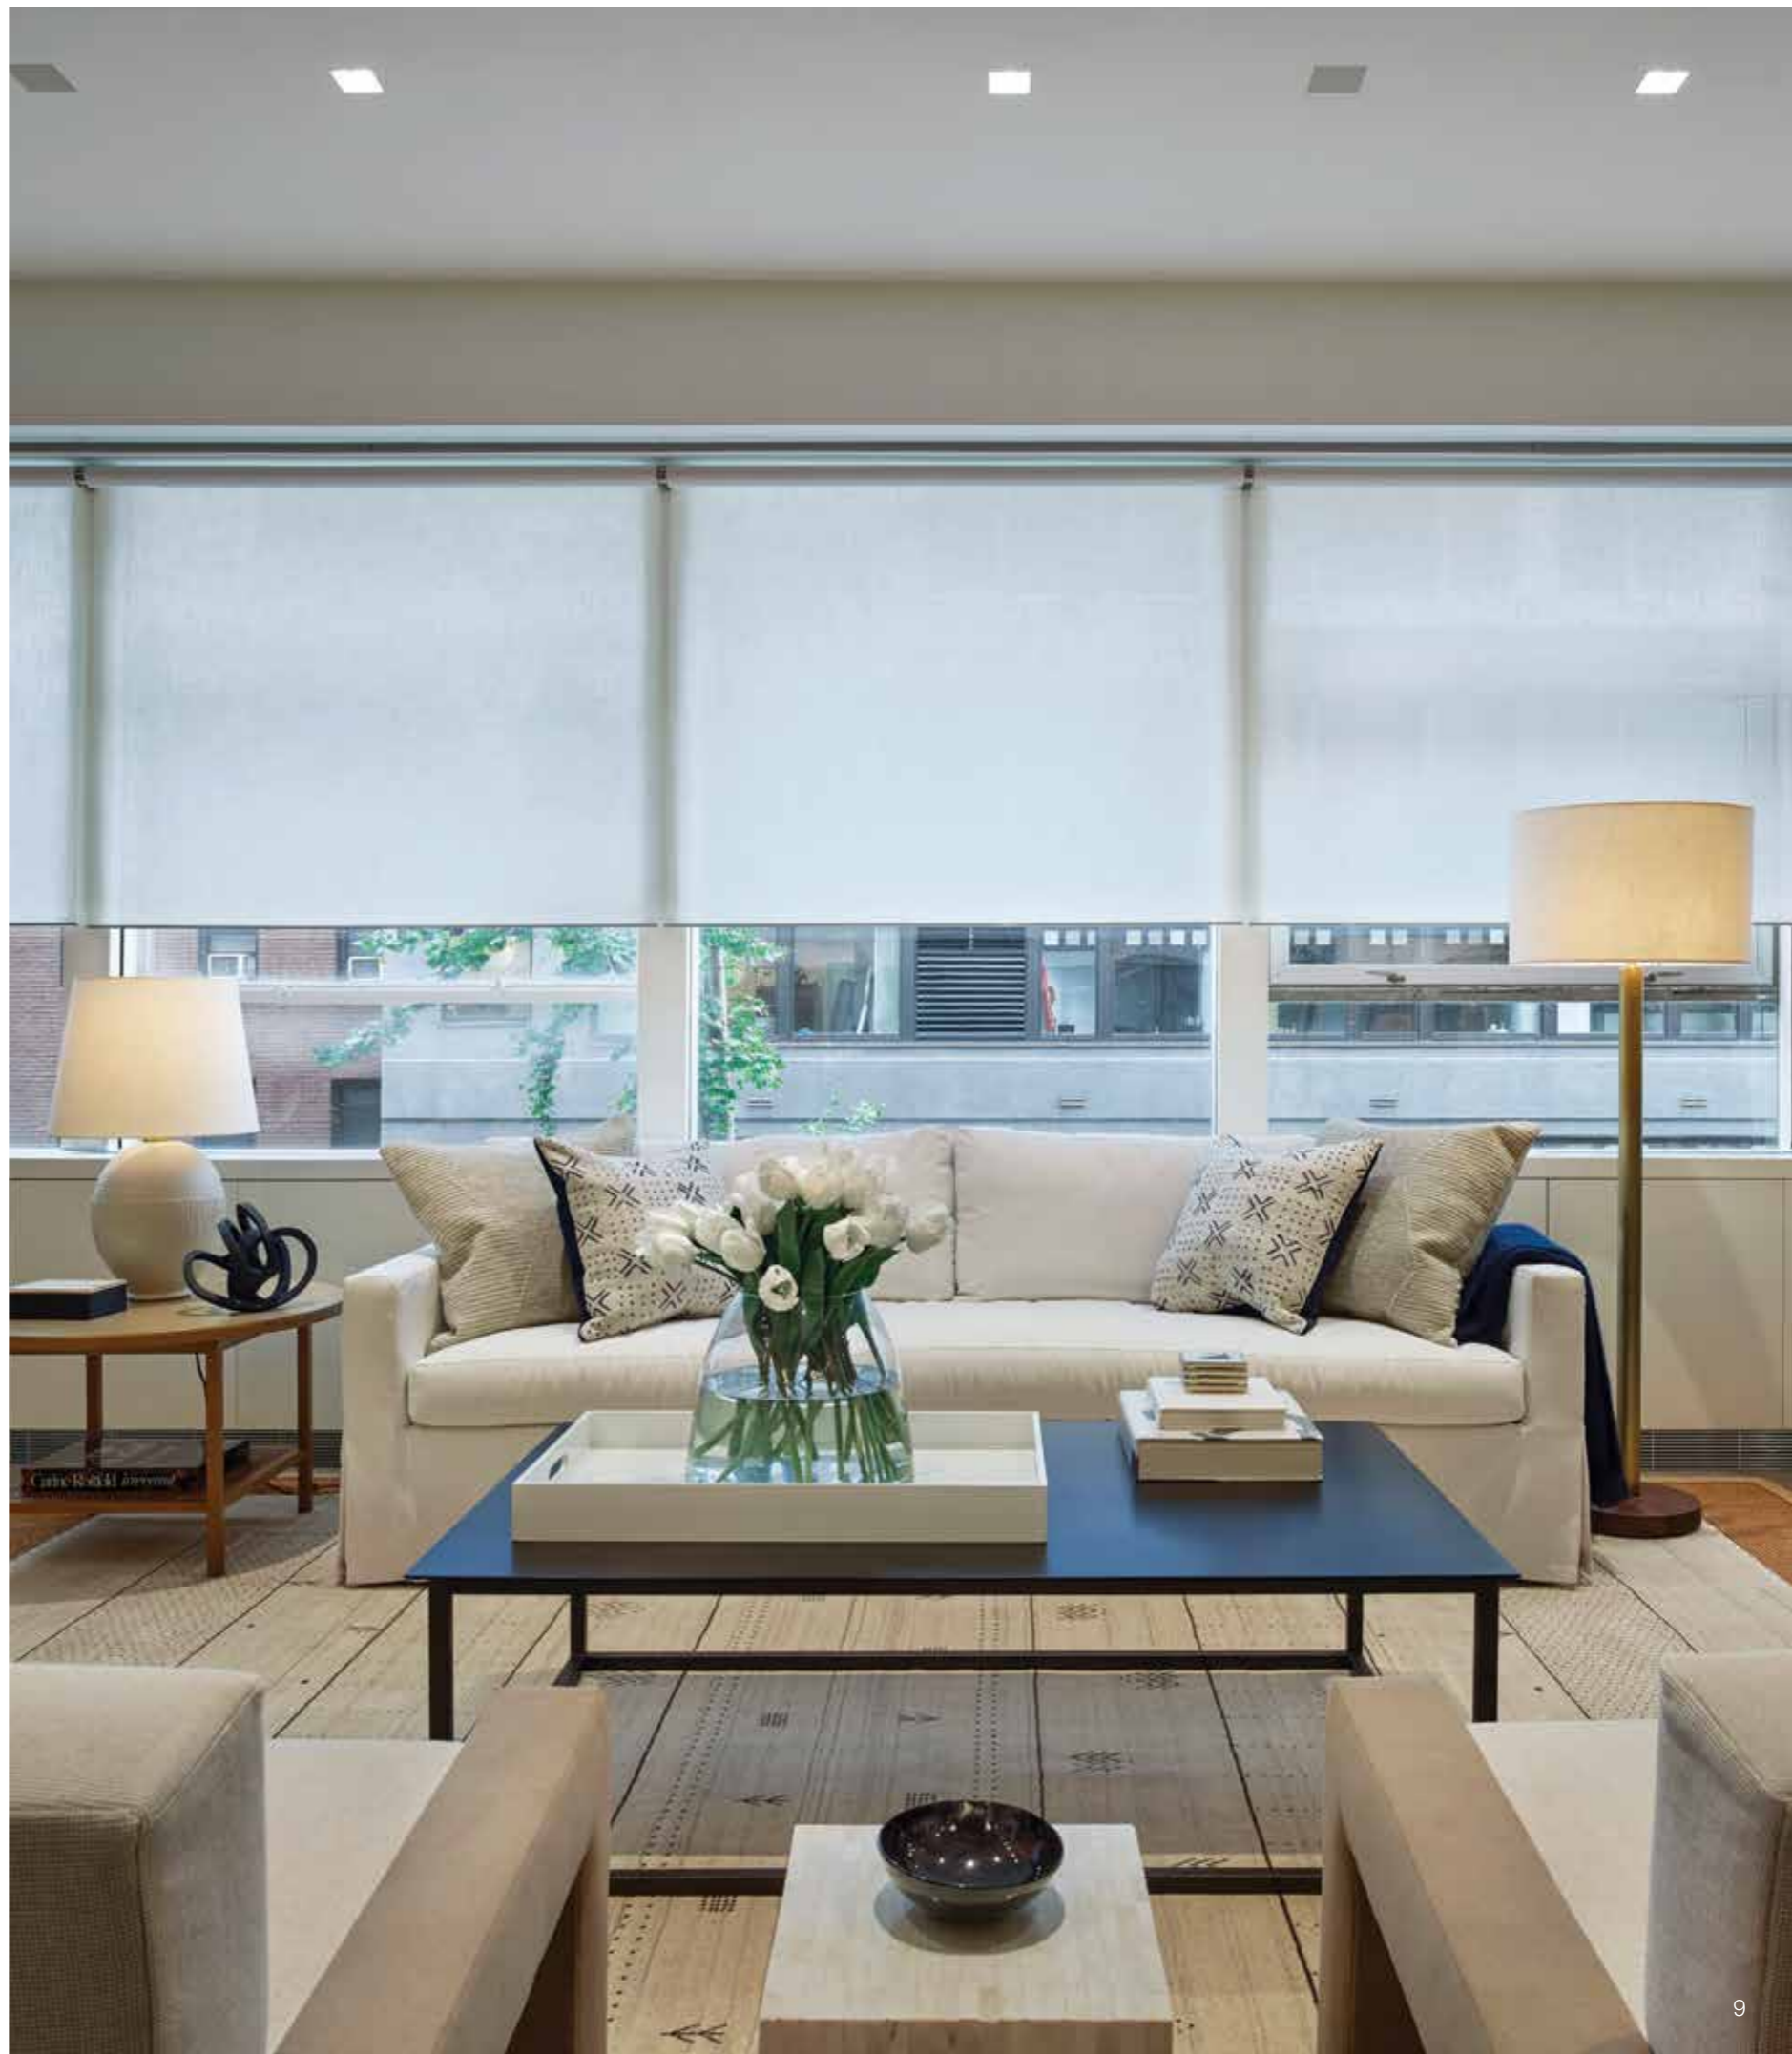

Palladiom thermostat