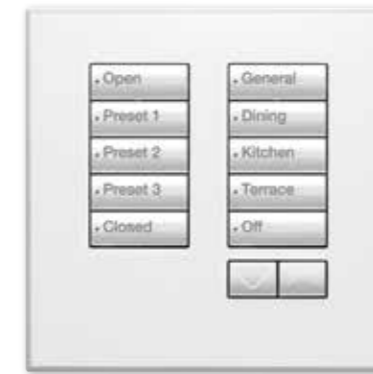

For floor-to-ceiling glass, the Kirbé can be recessed into the ceiling, leaving the top of the window unobstructed. This curtain track can also provide a dramatic way to reveal the screen in a home theater.

Architectural

Palladiom keypad

Palladiom keypad (U.S.)

Palladiom thermostat

GRAFIK T QS Slider

seeTouch keypad without insert

seeTouch keypad with insert

Wireless controls