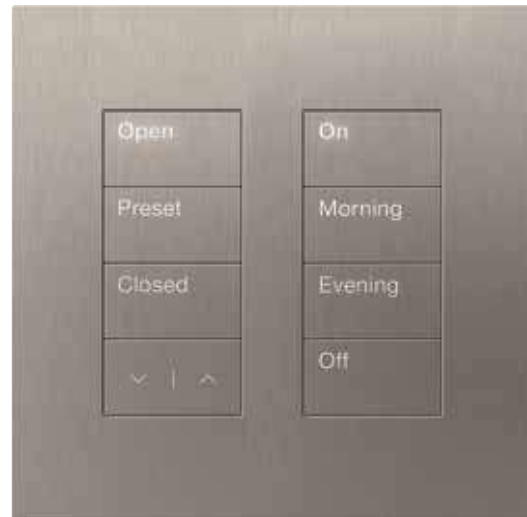

End Bracket

Center Bracket

Jamb Bracket

PALLADIOM ROLLER SHADES

Coordinating Palladiom controls

Block midday glare with one touch of a Palladiom keypad, which complements Palladiom shades and temperature control for a sleek, coordinated aesthetic.

You can also add Lutron lighting control to any Lutron automated shading solution, for convenient control of lights as well as shades all from the same control station.

Palladiom keypad

Palladiom thermostat

Precision control

All Lutron shades feature intelligent hembar alignment, which was designed to synchronize all automated shades in a single room, or in an entire home.

Pocket—recessed into the ceiling, pockets offer blackout capability for the window and a protective enclosure for the entire shade system.